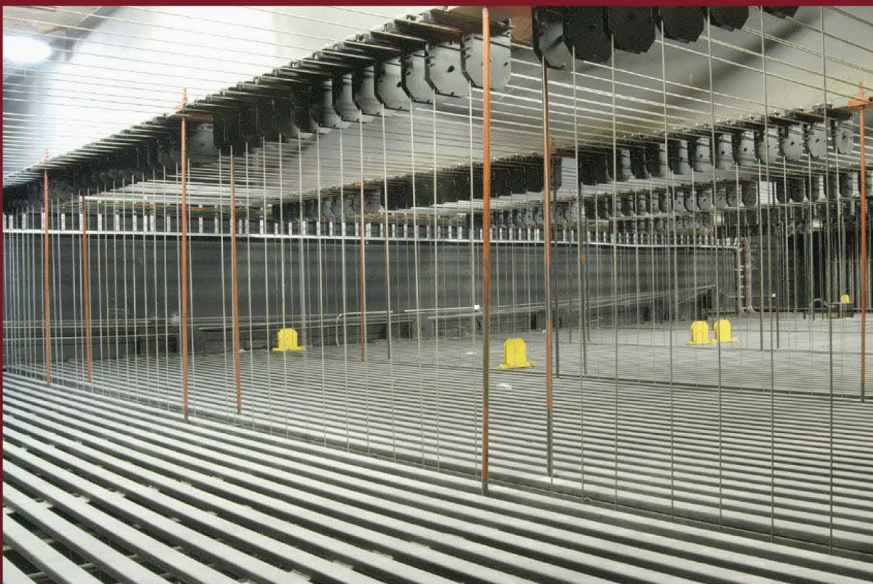

COUNTER WEIGHT

CF-5	5 KG STEEL COUNTER WEIGHT 4" x 1 "
CF-10	10 KG STEEL COUNTER WEIGHT 4" x 1 "
CF-20	20 KG STEEL COUNTER WEIGHT 4" x 1 "