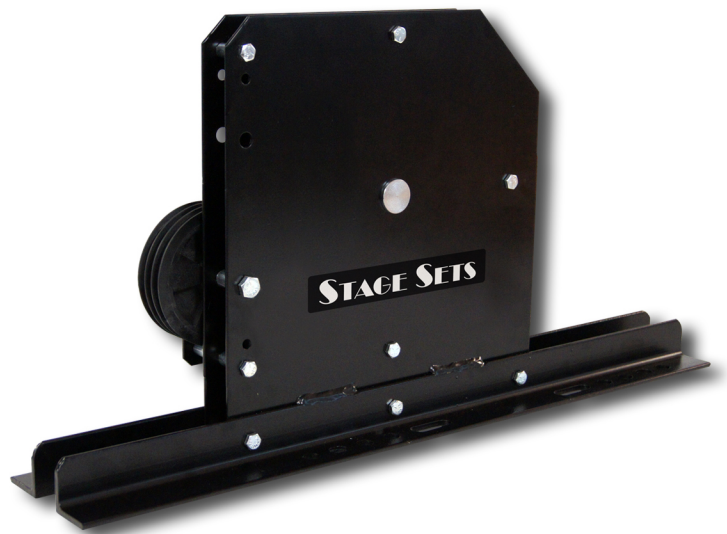

STAGE SETS

TRADITIONAL RIGGING EQUIPMENT

STAGE SETS

Part Number Description

MOTORIZED SUPPORT

COUNTERWEIGHT ASSIT

SSM-250/2	HAND WINCH FOR 250 KG 2 DROPS
SSM-250/4	HAND WINCH FOR 250 KG 4 DROPS

MOTORIZED SUPPORT

COUNTERWEIGHT ASSIT

CASIST-1200	COUNTERWEIGHT ASSIT SYSTEM UP TO 1,200 KG CAPACITY
CASIST-2400	COUNTERWEIGHT ASSIT SYSTEM UP TO 2,400 KG CAPACITY

CAPSTAN WINCH

WASIST-1200	CAPSTAN WINCH FOR UP TO 1,200 KG COUNTERWEIGHT
-------------	--