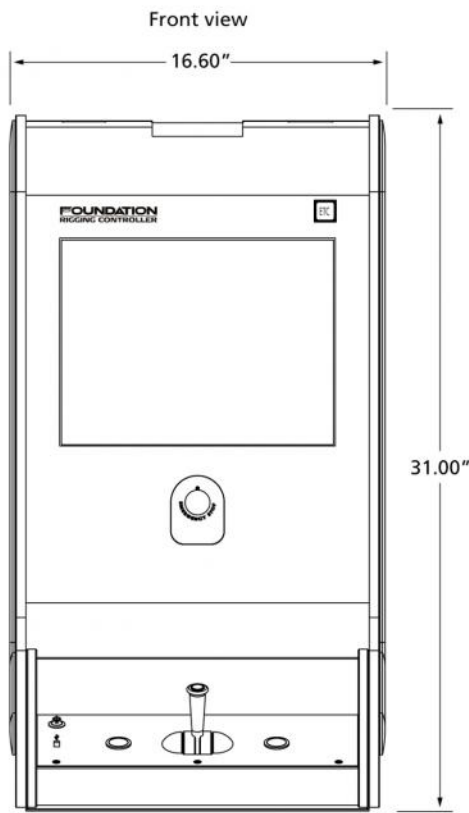

## SYSTEM CAPACITY

- 48 hoist control channels (fixed and variable speed)
- 1 soft upper limit per hoist
- 1 soft lower limit per hoist
- 6 trim positions per hoist
- 2 system wide trim positions for hoists
- Preset numbers from 1 to 999
- Cue numbers from 1 to 999.99
- 1 active playback, ability to start next cue while current cue is still running
- 6 access levels
- 15" color ICD screen with multitouch sensor
- Solid state hard drive with storage capacity for thousands of shows
- USB port for flash drive

## Product Dimensions

## Product Weights

MODEL	HEIGHT		WIDTH		DEPTH		MODEL	WEIGHT	
	inches	mm	inches	mm	inches	mm		lbs	kgs
RC	31	787	16.6	422	7.35	187	RC	38	18