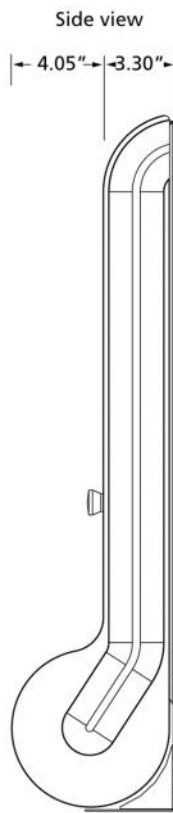

## SYSTEM CAPACITY

- 48 hoist control channels (fixed and variable speed)
- 1 soft upper limit per hoist
- 1 soft lower limit per hoist
- 6 trim positions per hoist
- 2 system wide trim positions for hoists
- Preset numbers from 1 to 999
- Cue numbers from 1 to 999.99
- 1 active playback, ability to start next cue while current cue is still running
- 6 access levels
- 15" color ICD screen with multitouch sensor
- Solid state hard drive with storage capacity for thousands of shows
- USB port for flash drive

## Product Dimensions

## Product Weights

MODEL	HEIGHT		WIDTH		DEPTH		MODEL	WEIGHT	
	inches	mm	inches	mm	inches	mm		lbs	kgs
RC	31	787	16.6	422	7.35	187	RC	38	18