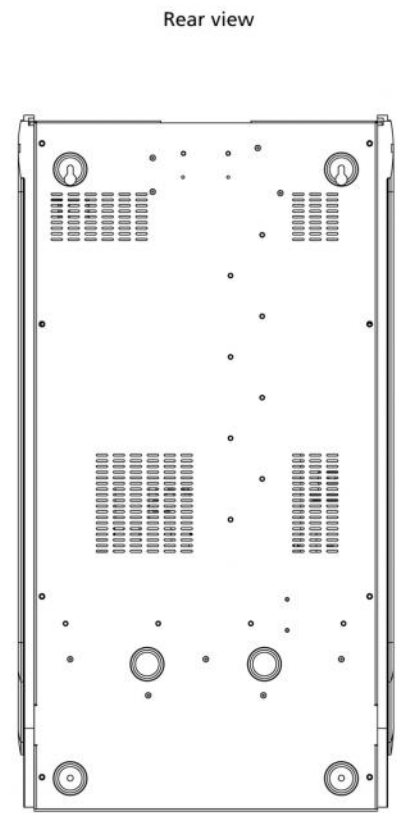

## SYSTEM CAPACITY

- 48 hoist control channels (fixed and variable speed)
- 1 soft upper limit per hoist
- 1 soft lower limit per hoist
- 6 trim positions per hoist
- 2 system wide trim positions for hoists
- Preset numbers from 1 to 999
- Cue numbers from 1 to 999.99
- 1 active playback, ability to start next cue while current cue is still running
- 6 access levels
- 15" color ICD screen with multitouch sensor
- Solid state hard drive with storage capacity for thousands of shows
- USB port for flash drive

## MECHANICAL

- Rugged industrial formed steel and machined aluminum enclosure
- Wall mount
- Rotating and lockable user-controls area
- anodized and powder-coated, scratch-resistant surfaces
- Internal covers protect electronics during installation

## Product Dimensions

## Product Weights

MODEL	HEIGHT		WIDTH		DEPTH		MODEL	WEIGHT	
	inches	mm	inches	mm	inches	mm		lbs	kgs
RC	31	787	16.6	422	7.35	187	RC	38	18