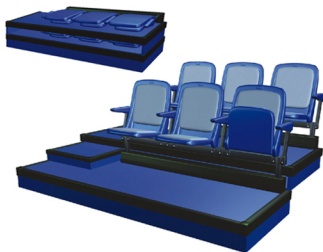

STAGE SETS

Seats for Pivotal System

SGR 2400 SERIES

SGR 2400R

- Seat with cushion and armrest
- Folded seat height 16cm
- The design and dimensions of this seat allows the space between levels is approximately 22cm in height for design of the harrow
- Full plastic injection construction
- Fabric or plastic cushion option in different colors and textures

SGR 2400R