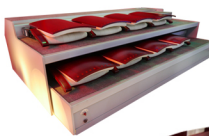

STAGE SETS

SGR ME01 SERIES

SGR ME01

- Seat with cushion and armrest
- Folded seat height 16.5cm (6.15")
- The design and dimensions of this seat allows the space between levels is approximately 23cm (9") in height for the design of the harrow

SGR ME01