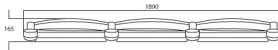

SGR 7765 SERIES

SGR 7765

- Seat with cushion and armrest
- Folded seat height 16.5cm
- The design and dimensions of this seat allows the space between levels is approximately 23cm in height for the design of the harrow
- Luxury and elegant wood finishing
- Comfortable and ergonomic design
- Complete wood back easy to clean and maintenance
- High acoustical properties