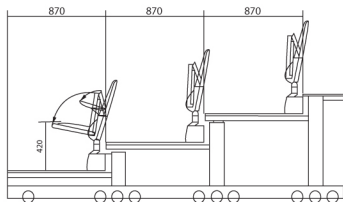

STAGE SETS

Seats for Pivotal System

SGR 2400 SERIES

SGR 2400R

- Seat with cushion and armrest
- Folded seat height 16cm
- The design and dimensions of this seat allows the space between levels is approximately 22cm in height for design of the harrow
- Full plastic injection construction
- Fabric or plastic cushion option in different colors and textures

SGR 2400R

SGR 2400S

- Seat without cushion, with armrest
- Folded seat height 16cm
- The design and dimensions of this seat allows the space between levels is approximately 22cm in height for design of the harrow
- Full plastic injection construction
- Available in different colors

SGR 2400S