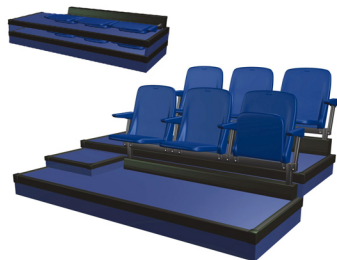

STAGE SETS

Seats for Pivotal System

SGR 2400 SERIES

SGR 2400R

- Seat with cushion and armrest
- Folded seat height 16cm
- The design and dimensions of this seat allows the space between levels is approximately 22cm in height for design of the harrow
- Full plastic injection construction
- Fabric or plastic cushion option in different colors and textures

SGR 2400R

SGR 2400S

- Seat without cushion, with armrest
- Folded seat height 16cm
- The design and dimensions of this seat allows the space between levels is approximately 22cm in height for design of the harrow
- Full plastic injection construction
- Available in different colors

SGR 2400S