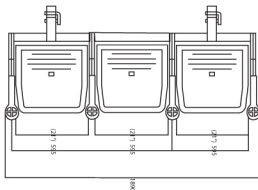

SGR 7765 SERIES

SGR 7765

- Seat with cushion and armrest
- Folded seat height 16.5cm
- The design and dimensions of this seat allows the space between levels is approximately 23cm in height for the design of the harrow
- Luxury and elegant wood finishing
- Comfortable and ergonomic design
- Complete wood back easy to clean and maintenance
- High acoustical properties