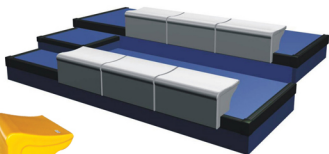

STAGE SETS

Seats for Non Pivotable System

SGR 1211 SERIES

SGR 1211

- Seat type footprint
- Seat height 9cm (3.5")
- The design and dimensions of this seat allows the space between levels is approximately 36cm (14.1") in height for the design of the harrow

SGR 1211

SGR 3000 SERIES

SGR 3000

- Seat type footprint
- Seat height 9cm (3.5")
- The design and dimensions of this seat allows the space between levels is approximately 36cm (14.1") in height for the design of the harrow

SGR 3000