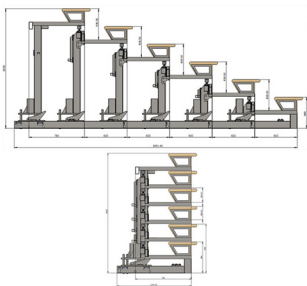

STAGE SETS

SGR BENCH SERIES

SGR BENCH

- Bench seat
- Cost per meter
- Seat height 18.5cm (7.2")
- The design and dimensions of this seat allows the space between levels is approximately 44cm (17.3") in height for the design of the harrow