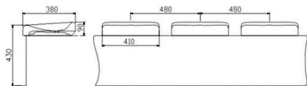

STAGE SETS

Seats for Non Pivotable System

SGR 1111 SERIES

SGR 1111

- Seat type footprint
- Seat height 9cm (3.5")
- The design and dimensions of this seat allows the space between levels is approximately 36cm (14.1") in height for the design of the harrow

SGR 1111