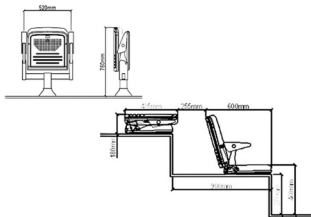

STAGE SETS

Seats for Non Pivotable System

SGR 1111 SERIES

SGR 1111

- Seat type footprint
- Seat height 9cm (3.5")
- The design and dimensions of this seat allows the space between levels is approximately 36cm (14.1") in height for the design of the harrow

SGR 1111

SGR MICRA SERIES

SGR MICRA

- Seat type book with armrest
- Seat height 18cm (7")
- The design and dimensions of this seat allows the space between levels is approximately 37cm (14.5") in height for the design of the harrow

SGR MICRA