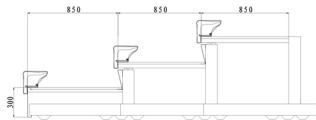

STAGE SETS

Seats for Non Pivotable System

SGR 1211 SERIES

SGR 1211

- Seat type footprint
- Seat height 9cm (3.5")
- The design and dimensions of this seat allows the space between levels is approximately 36cm (14.1") in height for the design of the harrow

SGR 1211

SGR 3000 SERIES

SGR 3000

- Seat type footprint
- Seat height 9cm (3.5")
- The design and dimensions of this seat allows the space between levels is approximately 36cm (14.1") in height for the design of the harrow

SGR 3000