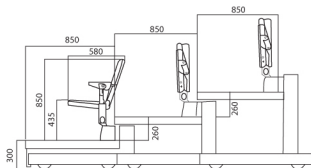

STAGE SETS

SGR 3312 SERIES

SGR 3312

- Seat with armrest
- Folded seat height 21cm
- The design and dimensions of this seat allows the space between levels is approximately 26cm in height for the design of the harrow
- Comfortable and ergonomic design
- Complete steel back easy to clean and maintenance
- Fabric cover in different colors and textures available

SGR 3312

SGR 3320 SERIES

SGR 3320

- Seat with cushion and armrest
- Folded seat height 17cm
- The design and dimensions of this seat allows the space between levels is approximately 23cm in height for the design of the harrow
- High quality fabric covers in different colors and textures
- Steel back protection of the fabrics

SGR 3320