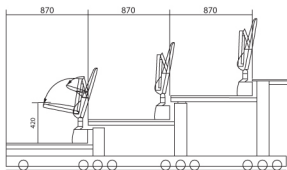

STAGE SETS

SGR 3312 SERIES

SGR 3312

- Seat with armrest
- Folded seat height 21cm
- The design and dimensions of this seat allows the space between levels is approximately 26cm in height for the design of the harrow
- Comfortable and ergonomic design
- Complete steel back easy to clean and maintenance
- Fabric cover in different colors and textures available

SGR 3312