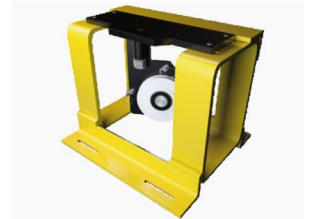

STAGE SETS

Part Number   Description

MULE BLOCKS

4" BLOCK 3/16"

ST37001	4" REMOVABLE WIRE SWIVEL PULLEY, 1/4" GROOVE 1 LINE

8" BLOCK 1/4"

ST37010	8" MULE BLOCK CAST, 1/4" GROOVE 1 LINE
ST37011	8" MULE BLOCK CAST, 1/4" GROOVE 2 LINE
ST37012	8" MULE BLOCK CAST, 1/4" GROOVE 4 LINE
ST37013	8" MULE BLOCK CAST, 1/4" GROOVE 6 LINE
ST37014	8" MULE BLOCK CAST IRON ,1/4" GROOVE 8 LINE

10" BLOCK 1/4" - 3/8"

ST37020	10" MULE BLOCK CAST IRON, 1/4" GROOVE 1 LINE
ST37021	10" MULE BLOCK CAST IRON, 1/4" GROOVE 2 LINE
ST37022	10" MULE BLOCK CAST IRON, 3/8" GROOVE 1 LINE
ST37023	10" MULE BLOCK CAST IRON, 3/8" GROOVE 2 LINE

12" BLOCK 1/4"

ST37030	12" MULE BLOCK CAST IRON, 1/4" GROOVE 6 LINE
ST37031	12" MULE BLOCK CAST IRON, 1/4" GROOVE 8 LINE

PULLEY RETURN - WIRE 5/8"

ST10001	PULLEY RETURN UNIVERSAL GUIDE J
ST10002	PULLEY RETURN GUIDE WIRE UNIVERSAL (SINGLE AND DOUBLE ACTION)
ST10004	PULLEY RETURN GUDE WIRE SINGLE AND DOUBLE ACTION LIGHTWEIGHT