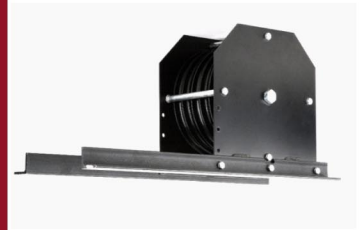

MULTI PULLEY BLOCKS

MULTI PULLEY BLOCK TO UNDERHUNG/MANUAL - WIRE 8"

ST02019	MULTI PULLEY BLOCK MANUAL WITH 3 PULLEY TO UNDERHUNG
ST02020	MULTI PULLEY BLOCK MANUAL WITH 4 PULLEY TO UNDERHUNG
ST02021	MULTI PULLEY BLOCK MANUAL WITH 5 PULLEY TO UNDERHUNG
ST02022	MULTI PULLEY BLOCK MANUAL WITH 6 PULLEY TO UNDERHUNG

MULTI PULLEY BLOCK TO UPRIGHT/MANUAL

ST02023	MULTI PULLEY BLOCK MANUAL WITH 3 PULLEY TO UPRIGHT
ST02024	MULTI PULLEY BLOCK MANUAL WITH 4 PULLEY TO UPRIGHT
ST02025	MULTI PULLEY BLOCK MANUAL WITH 5 PULLEY TO UPRIGHT
ST02026	MULTI PULLEY BLOCK MANUAL WITH 6 PULLEY TO UPRIGHT

HEAD BLOCKS 12"

HEAD BLOCK TO UNDERHUNG

ST09001	HEAD BLOCK 10 GROOVES TO UNDERHUNG, SINGLE ACTION
ST09002	HEAD BLOCK 8 GROOVES TO UNDERHUNG, SINGLE ACTION
ST09003	HEAD BLOCK 6 GROOVES TO UNDERHUNG, SINGLE ACTION

HEAD BLOCK TO UPRIGHT

ST09004	HEAD BLOCK 10 GROOVES TO UPRIGHT, SINGLE ACTION
ST09005	HEAD BLOCK 8 GROOVES TO UPRIGHT, SINGLE ACTION
ST09006	HEAD BLOCK 6 GROOVES TO UPRIGHT, SINGLE ACTION

HEAD BLOCK TO UNDERHUNG

ST09008	HEAD BLOCK DE 8 GROOVES TO UNDERHUNG, DOUBLE ACTION
ST09009	HEAD BLOCK DE 6 GROOVES TO UNDERHUNG, DOUBLE ACTION
ST09007	HEAD BLOCK DE 10 GROOVES TO DOUBLE ACTION

HEAD BLOCK GUIDE - WIRE TO UNDERHUNG AND UPRIGHT - WIRE 1/4" Y 3/16"

ST09015	HEAD BLOCK DE 6 GROOVES TO UPRIGHT SINGLE ACTION
ST09018	HEAD BLOCK DE 8 GROOVES TO UPRIGHT SINGLE ACTION
ST09042	HEAD BLOCK LIGHT 4 FALLS TO UNDERHUNG AND UPRIGHT