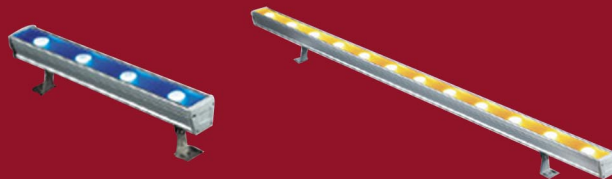

STAGE SETS

Part Number Description

LOCKING RAILS

JAY GUIDE

ST12001	LOCKING RAILS-FLOOR 8" (NOT INCLUDE BRAKE) PER METER
ST12004	LOCKING RAILS-BRIDGE 8" (NOT INCLUDE BRAKE) PER METER

RAILS LED LIGHT WHITE + BLUE

RAIL LED 1.2	2 CIRCUIT LED STRIP 1.2 M BLUE - WHITE 120V
RAIL LED 0.6	2 CIRCUIT LED STRIP 0.6 M BLUE - WHITE 120V
LED 1.2	BRACKET FOR 1.2 M LED STRIP
LED 0.6	BRACKET FOR 0.6 M LED STRIP