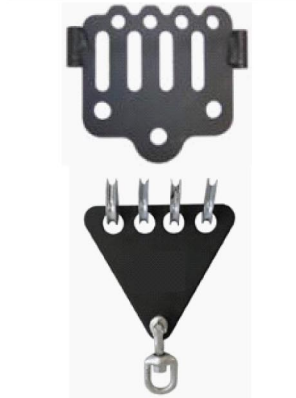

BATTEN ACCESORIES ALUMINUM LADDER STILE DOUBLE BATTEN 2" EXTERIOR PER METTER

ST81020	YELLOW END CAP 2" EXTERIOR
ST81021	CLAMP
ST81022	1 1/2" OMEGA DOUBLE CLAMP
ST81023	ORGANIZER WIRE 600 KG
TLSP00301/TLSP00302	PIPE ID TRIANGLE INCLUDING ID NUMBERS (SPECIFIE NUMBER SERIES)
ST181024	SAFETY BELT 32" FOR LIGHTING
ST181025	LIGHTING PIPE LED 12W 2 CIRCUITS, BLUE AND WHITE

STAGE SETS

Part Number Description

WIRE ROPE

GALVANIZED AIRCRAFT STEEL CABLE

ST181030	GALVANIZED AIRCRAFT STEEL CABLE PER METTER 7x19 , 1/8"
ST181031	GALVANIZED AIRCRAFT STEEL CABLE PER METTER 7x19 , 3/16"
ST181032	GALVANIZED AIRCRAFT STEEL CABLE PER METTER 7x19 , 1/4"
ST181033	GALVANIZED AIRCRAFT STEEL CABLE PER METTER 7x19 , 3/8"

WIRE ACESORIES

ST181040	TURNBUCKLES 5/8" x 9"
ST181041	TURNBUCKLES 1/2" x 6"
ST181042	TURNBUCKLES 3/8" x 6"
ST181050	WIRE - CLIP 1/4"
ST181051	WIRE - CLIP 1/8"
ST181052	WIRE - CLIP 3/8"
ST181053	WIRE - CLIP 3/16"
ST181060	THIMBLE WIRE 1/8"
ST181061	THIMBLE WIRE 3/16"
ST181062	THIMBLE WIRE 1/4"
ST181063	THIMBLE WIRE 3/8"
ST181070	NICOPRESS OVAL WIRE SLEEVES 1/8"
ST181071	NICOPRESS OVAL WIRE SLEEVES 3/16"
ST181072	NICOPRESS OVAL WIRE SLEEVES 1/4"
ST181073	NICOPRESS OVAL WIRE SLEEVES 3/8"